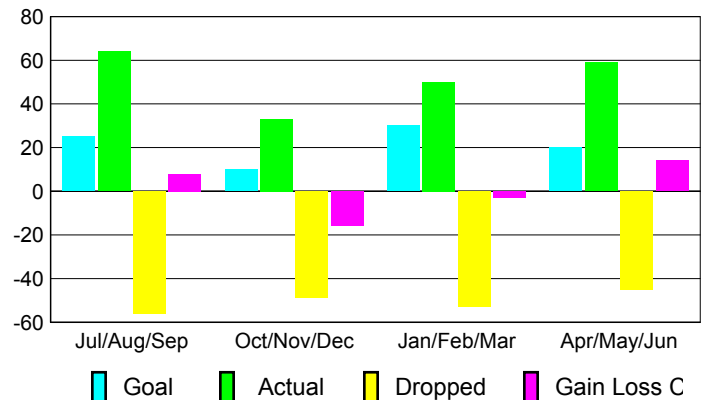

Membership Results 2008-2009

Goal, New, Dropped, Gain/Loss

Comparison of Membership Gain/Loss

Current Year Compared to the Previous Year