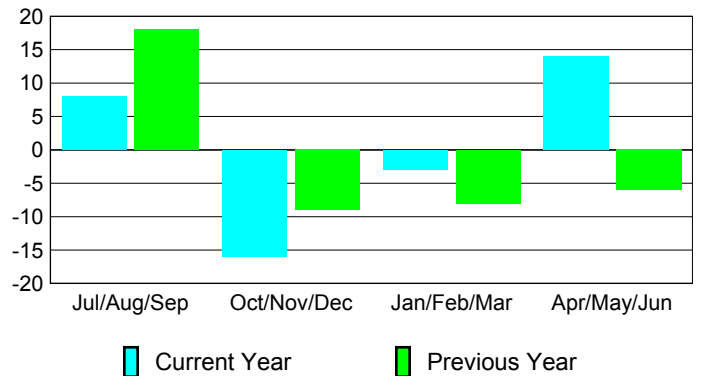

Membership Results 2008-2009

Membership 2007-2008

Month	Net Memb Goal	Actual New Memb	Actual Dropped Memb	Gain/Loss of Memb	Gain/Loss of Memb
Jul/Aug/Sep	25	64	-56	8	18
Oct/Nov/Dec	10	33	-49	-16	-9
Jan/Feb/Mar	30	50	-53	-3	-8
Apr/May/June	20	59	-45	14	-6
Totals	85	206	-203	3	-5

Membership Results 2008-2009

Goal, New, Dropped, Gain/Loss

Comparison of Membership Gain/Loss

Current Year Compared to the Previous Year

Gender Comparison 2008-2009

Jul/Aug/Sep

Oct/Nov/Dec

Jan/Feb/Mar

Apr/May/June

Male

Female