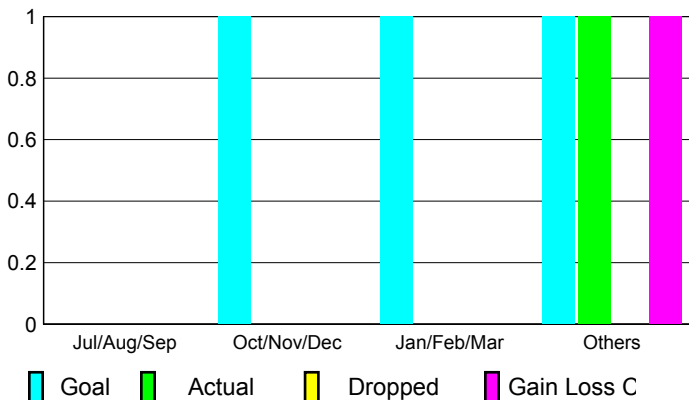

2008-2009 GMT Quarterly Report for District (or Undistricted) District 26 M2

GMT: **LELAND KOLKMEYER**

Location: **MISSOURI**

GMT CA: **1 & 2**

CLUBS

Club Results 2008-2009

Clubs 2007-2008

Month	New Club Goal	Actual New Clubs	Actual Dropped Clubs	Gain/Loss of Clubs	Gain/Loss of Clubs
Jul/Aug/Sep	0	0	0	0	0
Oct/Nov/Dec	1	0	0	0	0
Jan/Feb/Mar	1	0	0	0	0
Apr/May/June	1	1	0	1	0
Totals	3	1	0	1	0

Club Results 2008-2009

Goal, New, Dropped, Gain/Loss

Comparison of Club Gain/Loss

Current Year Compared to the Previous Year

YTD Status Quo Clubs 2008-2009

Status Quo Clubs Compared to Status Quo Members

MEMBERSHIP

Membership Results 2008-2009

Membership 2007-2008

Month	Net Memb Goal	Actual New Memb	Actual Dropped Memb	Gain/Loss of Memb	Gain/Loss of Memb
Jul/Aug/Sep	25	64	-56	8	18
Oct/Nov/Dec	10	33	-49	-16	-9
Jan/Feb/Mar	30	50	-53	-3	-8
Apr/May/June	20	59	-45	14	-6
Totals	85	206	-203	3	-5